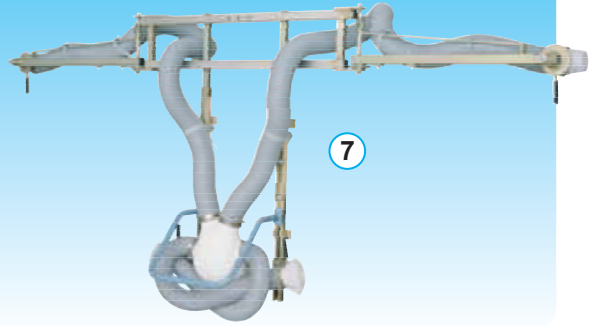

4-outlet kits