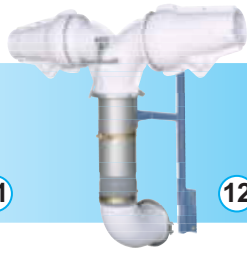

DTSA 600

▲ Picture:
DTSA 600 fitted with
4-outlet kit (2 cannons
+ 2 fans). Kit no. 7
on the back of this
sheet

NEW!

DTS-R 250
TØ470

◀ Picture:
DTS-R 250 TØ470 TØ470
fitted with hydraulic boom,
9 columns with fan outlets

Cannon kits

LEGEND

■ Kit available for this model

★ DTE-S model does not include the 2-outlet kit (as shown in the picture) because outlets or deflectors are directly assembled to the machine

	1	2	3	4	5	6	7	8	9	10	11	12	13	14
MT range				■										
DTE range				■										
DTE-S range	★		★											
DTS range	■	■	■		■	■	■	■	■	■	■	■	■	■
DTSS 400					■	■	■			■	■	■		
DTSA 600					■	■	■			■	■	■		