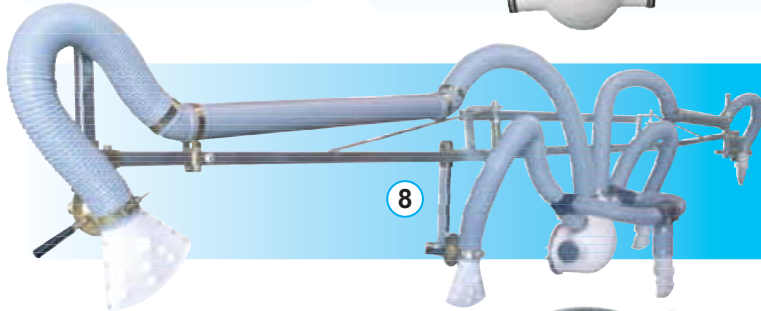

DTSA 600

▲ Picture:
DTSA 600 fitted with
4-outlet kit (2 cannons
+ 2 fans). Kit no. 7
on the back of this
sheet

NEW!

DTS-R 250
TØ470

◀ Picture:
DTS-R 250 TØ470 TØ470
fitted with hydraulic boom,
9 columns with fan outlets

Check on the back of this sheet the application kits to be assembled on these models (see table)

TEYME
TECNOLOGÍA AGRÍCOLA, S.L.

DUSTING MACHINES RANGE

2-outlet kits

4-outlet kits

5-outlet kits

7-outlet kits

Cannon kits

LEGEND

■ Kit available for this model

★ DTE-S model does not include the 2-outlet kit (as shown in the picture) because outlets or deflectors are directly assembled to the machine

	1	2	3	4	5	6	7	8	9	10	11	12	13	14
MT range				■										
DTE range				■										
DTE-S range	★		★											
DTS range	■	■	■		■	■	■	■	■	■	■	■	■	■
DTSS 400					■	■	■			■	■	■		
DTSA 600					■	■	■			■	■	■		