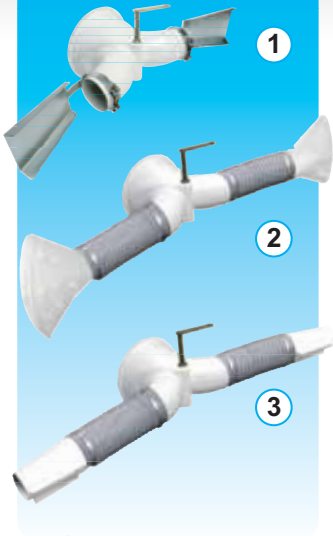

DTSA 600

▲ Picture:
DTSA 600 fitted with
4-outlet kit (2 cannons
+ 2 fans). Kit no. 7
on the back of this
sheet

NEW!

DTS-R 250
TØ470

◀ Picture:
DTS-R 250 TØ470 TØ470
fitted with hydraulic boom,
9 columns with fan outlets

Check on the back of this sheet the application kits to be assembled on these models (see table)

TEYME
TECNOLOGÍA AGRÍCOLA, S.L.

DUSTING MACHINES RANGE

2-outlet kits

4-outlet kits

5-outlet kits

7-outlet kits

Cannon kits

LEGEND

■ Kit available for this model

★ DTE-S model does not include the 2-outlet kit (as shown in the picture) because outlets or deflectors are directly assembled to the machine

	1	2	3	4	5	6	7	8	9	10	11	12	13	14
MT range				■										
DTE range				■										
DTE-S range	★		★											
DTS range	■	■	■		■	■	■	■	■	■	■	■	■	■
DTSS 400					■	■	■			■	■	■		
DTSA 600					■	■	■			■	■	■		