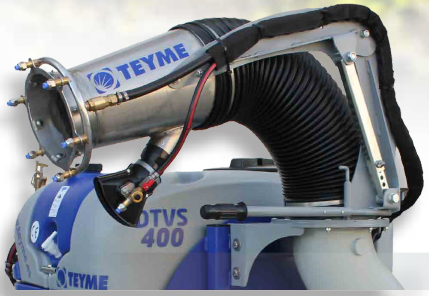

## M.R.H CANNON

Medium range and height cannon kit with manual inclination and rotation movements, main cannon and 1 auxiliary spout, with 7 nozzle-holders with ceramic nozzles, effective range of horizontal treatment up to 20 m.

## L.R.H CANNON

Long range and height cannon kit with hydraulic movements, inclination up to 80° and rotation up to 180°, main cannon and 2 auxiliary spouts, with 14 nozzle-holders with ceramic nozzles, effective range of horizontal treatment up to 40 m.

## MURCIA CANNON

MURCIA cannon kit with hydraulic orientation, main cannon with 15 nozzle-holders with ceramic nozzles, effective range of horizontal treatment up to 44 m.

## ALMERIA CANNON

ALMERIA cannon kit with hydraulic movements, inclination up to 80° and rotation up to 180°, main cannon and 1 auxiliary spout, with 12 nozzle-holders with ceramic nozzles, effective range of horizontal treatment up to 40 m, special for greenhouses.