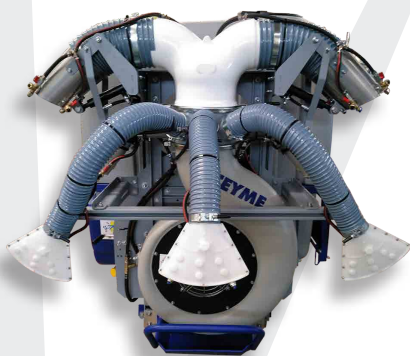

## M.R.H CANNON

Medium range and height cannon kit with manual inclination and rotation movements, main cannon and 1 auxiliary spout, with 7 nozzle-holders with ceramic nozzles, effective range of horizontal treatment up to 20 m.

## L.R.H CANNON

Long range and height cannon kit with hydraulic movements, inclination up to 80° and rotation up to 180°, main cannon and 2 auxiliary spouts, with 14 nozzle-holders with ceramic nozzles, effective range of horizontal treatment up to 40 m.

## MURCIA CANNON

MURCIA cannon kit with hydraulic orientation, main cannon with 15 nozzle-holders with ceramic nozzles, effective range of horizontal treatment up to 44 m.

## ALMERIA CANNON

ALMERIA cannon kit with hydraulic movements, inclination up to 80° and rotation up to 180°, main cannon and 1 auxiliary spout, with 12 nozzle-holders with ceramic nozzles, effective range of horizontal treatment up to 40 m, special for greenhouses.